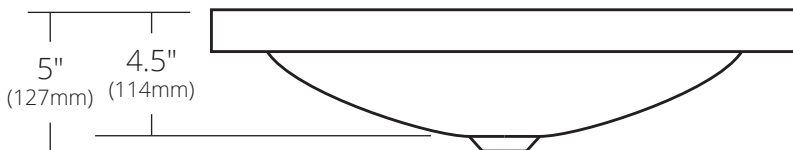

SPECIFICATIONS

**HIBISCUS**

TOP VIEW

SIDE VIEW

CPS243 Antique  
CPS543 Brushed Nickel

**PRODUCT DETAILS**

- 21" x 14.5" x 5" OD (533mm x 368mm x 127mm)
- 17" x 12" x 4.5" ID (432mm x 305mm x 114mm)
- Hand hammered 18 gauge recycled copper
- 1.5" (38mm) drain opening

**INSTALLATION**

- Drop-In

**COORDINATING PRODUCTS**

- Drains: DR120, DR130 or DR150

**STANDARDS COMPLIANCE**

- UPC/cUPC compliant
- **ADA**  **COMPLIANT**

**IMPORTANT**

Due to the handcrafted nature of this product, it will vary in finish, texture, hammering, and other details. Dimensions may vary up to ¼" (6mm). We strongly recommend waiting for the actual product before making any installation cuts.