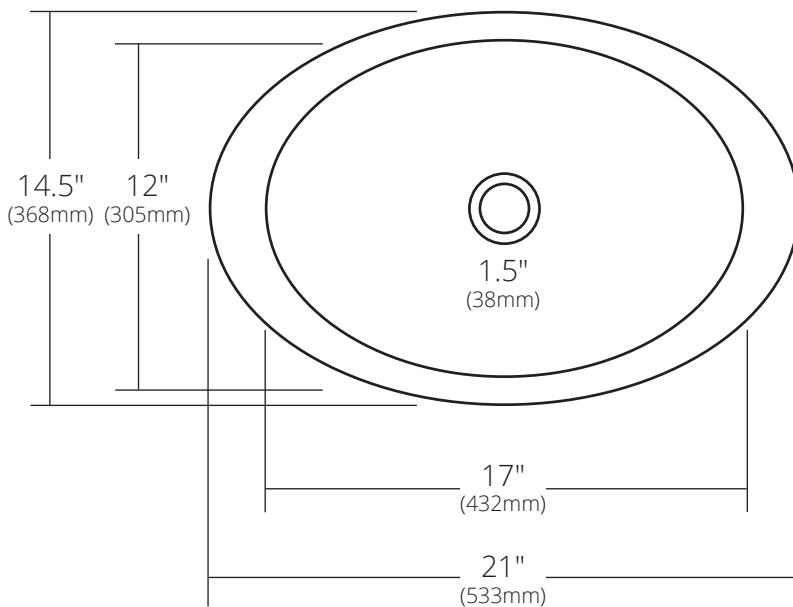

SPECIFICATIONS

**HIBISCUS**

TOP VIEW

SIDE VIEW

CPS243 Antique  
CPS543 Brushed Nickel

**PRODUCT DETAILS**

- 21" x 14.5" x 5" OD (533mm x 368mm x 127mm)
- 17" x 12" x 4.5" ID (432mm x 305mm x 114mm)
- Hand hammered 18 gauge recycled copper
- 1.5" (38mm) drain opening

**INSTALLATION**

- Drop-In

**COORDINATING PRODUCTS**

- Drains: DR120, DR130 or DR150

**STANDARDS COMPLIANCE**

- UPC/cUPC compliant
- **ADA**  **COMPLIANT**

**IMPORTANT**

Due to the handcrafted nature of this product, it will vary in finish, texture, hammering, and other details. Dimensions may vary up to ¼" (6mm). We strongly recommend waiting for the actual product before making any installation cuts.